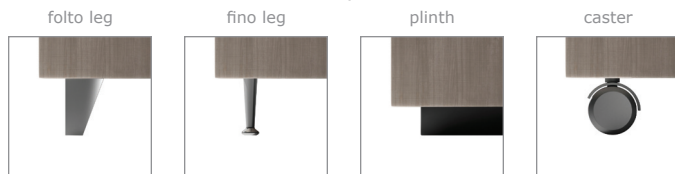

base options

phone: 330-833-4102

atriadi.com