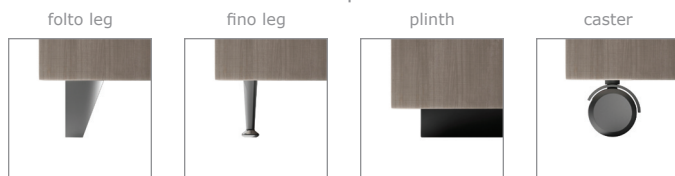

base options

phone: 330-833-4102

atriadi.com