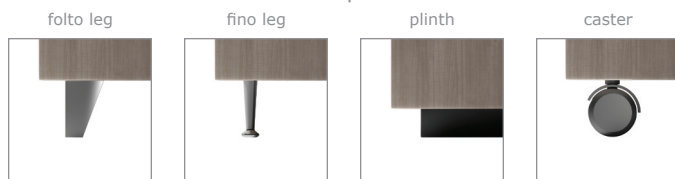

base options

phone: 330-833-4102

atriadi.com