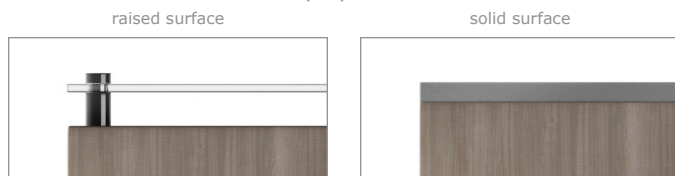

top options