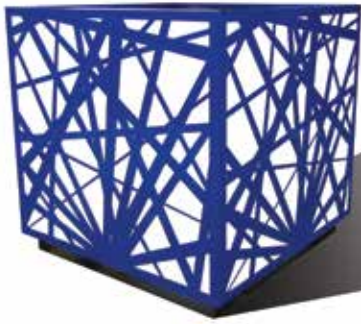

atriádi

planters

Planters

We can turn any cube or round pedestal into a planter for for a small upcharge. The price for other shapes will be quoted individually. Ask about custom shaped planters!

phone: 330-833-4102