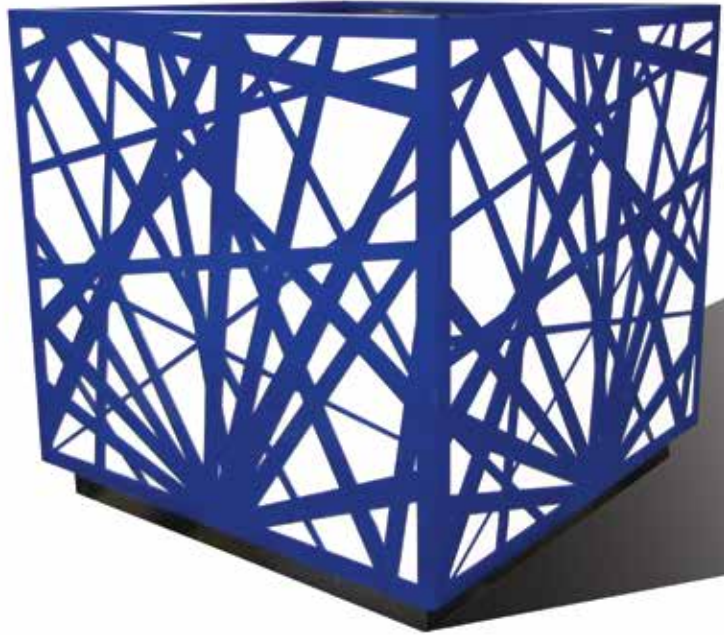

atriádi

planters

Planters

We can turn any cube or round pedestal into a planter for for a small upcharge. The price for other shapes will be quoted individually. Ask about custom shaped planters!

phone: 330-833-4102