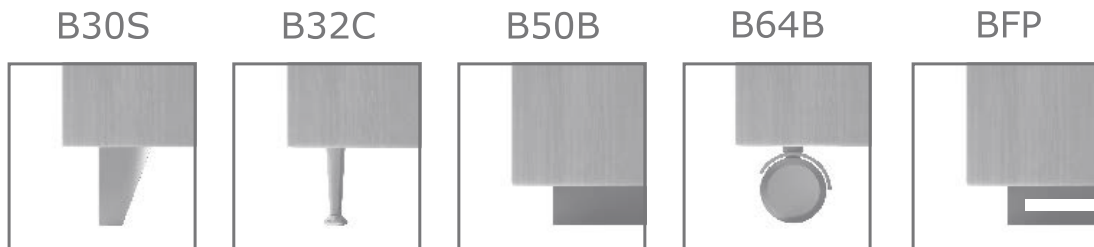

BASE OPTIONS

Folto Leg w/Satin Finish	B30S
Folto Leg w/Chrome Finish	B30C
Fino Leg w/Chrome Finish	B32C
2" Plinth w/Black Laminate	B50B
2" Plinth w/Matching Table-Base Finish...	B50M
Casters w/Black Finish	B64B
Floating Plinth.....	BFP

Base options will not change the overall height of tables.

phone: 330-833-4102

atriadi.com